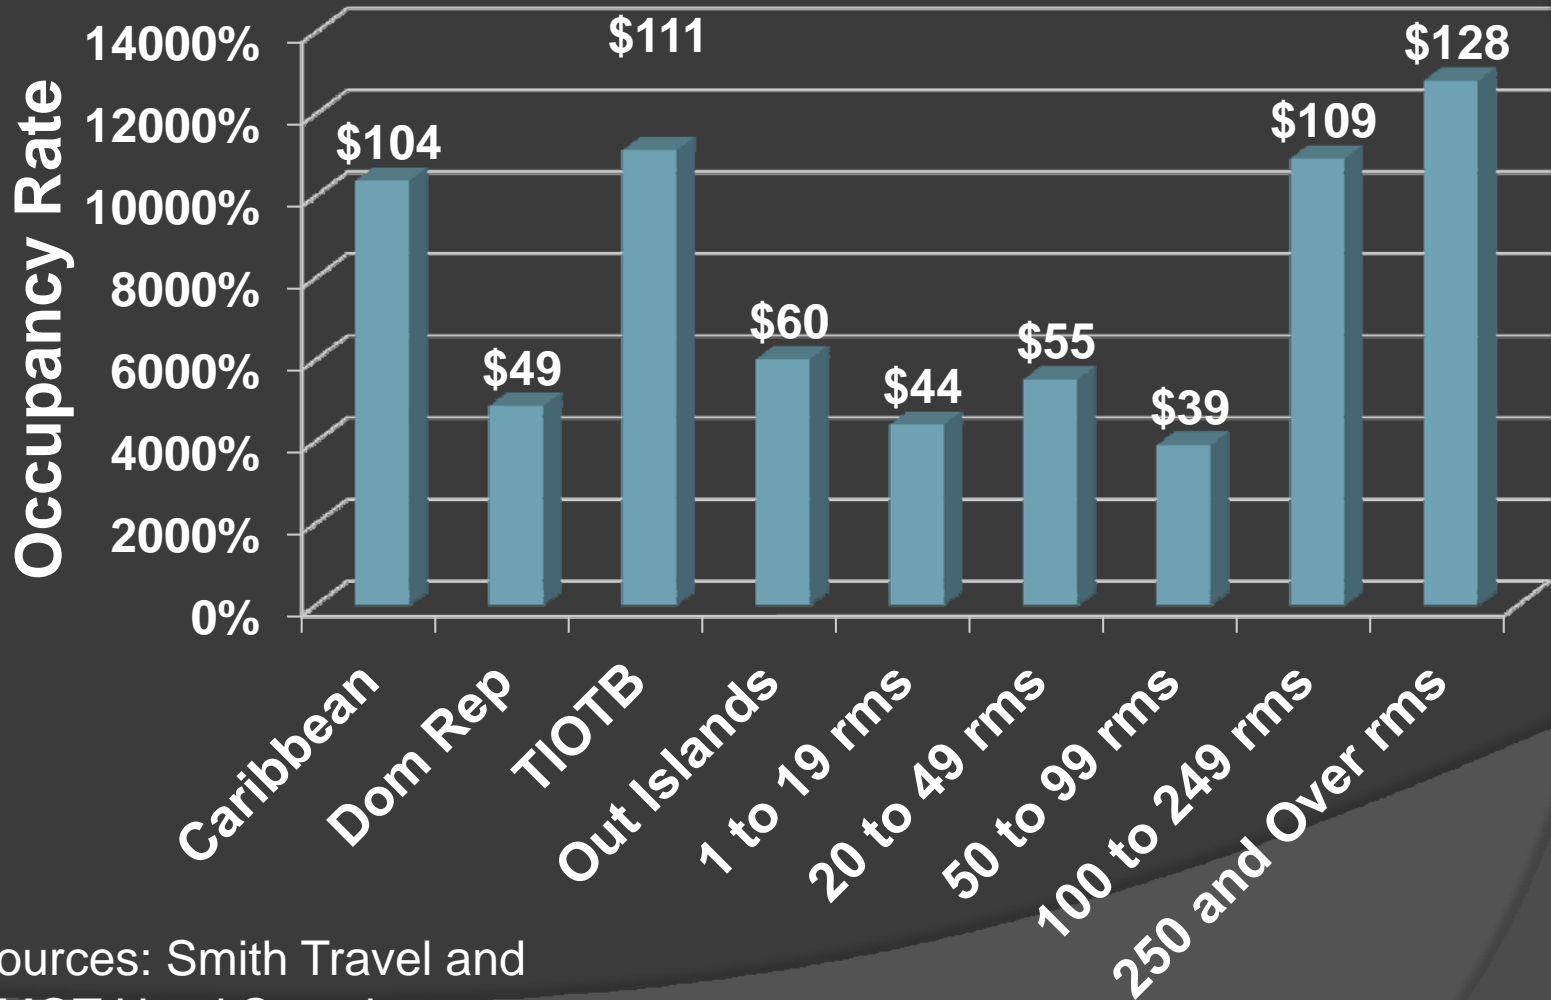

BHA Meeting
British Colonial Hilton
Nassau, The Islands of The Bahamas
June 7th 2012

TIOTB TOP LINE PERFORMANCE

% Change in Jan- Apr 2012 First Port of Entry Air Arrivals

14 Large Nassau Hotel RevPAR

2011 TIOTB Occupancy Rates by Property Size

2011 Comparative RevPARs

Sources: Smith Travel and
BMOT Hotel Sample

Absolute Stopover Change in Jan- Feb 2012 by Property Size

KEYS TO THE KINGDOM - EXPERIENCES SOUGHT

KEYS TO THE KINGDOM - BUSINESS SOURCES

Jan 10 Feb 10 Mar 10 Apr 10 May 10 Jun 10 Jul 10 Aug 10 Sep 10 Oct 10 Nov 10 Dec 10 Jan 11 Feb 11 Mar 11 Apr 11 May 11 Jun 11 Jul 11 Aug 11 Sep 11 Oct 11 Nov 11 Dec 11 Jan 12 Feb 12