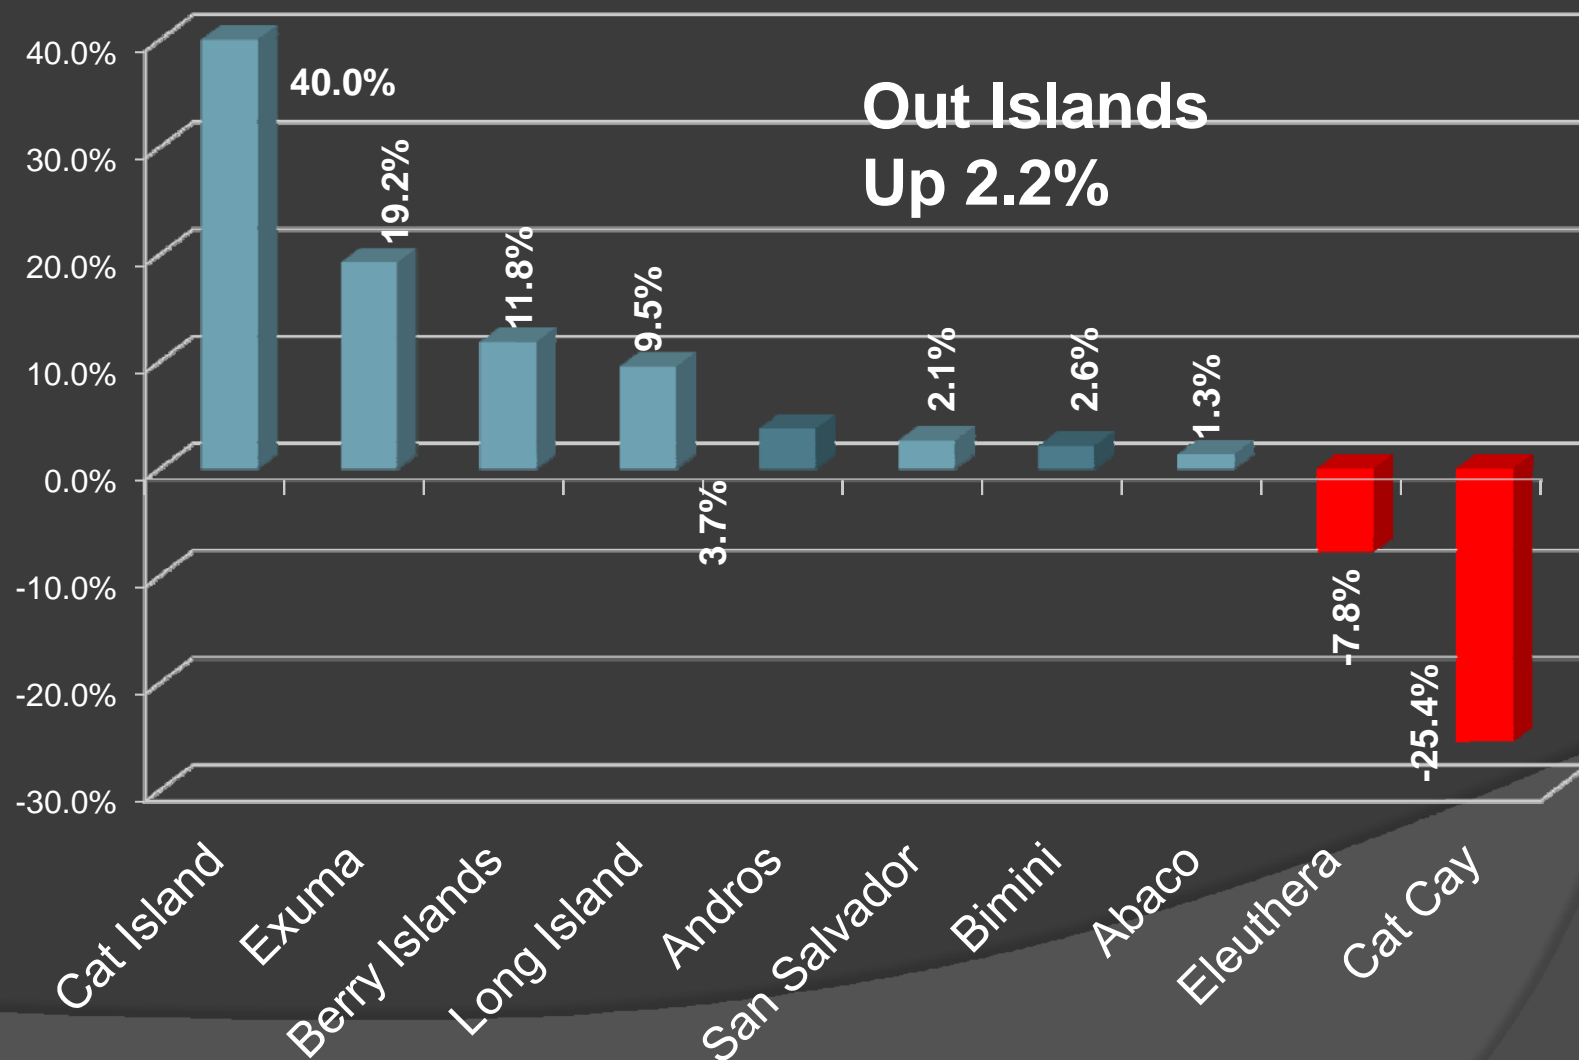

BHA Meeting
British Colonial Hilton
Nassau, The Islands of The Bahamas
June 7th 2012

TIOTB TOP LINE PERFORMANCE

% Change in Jan- Apr 2012 First Port of Entry Air Arrivals

14 Large Nassau Hotel RevPAR

2011 TIOTB Occupancy Rates by Property Size

2011 Comparative RevPARs

Sources: Smith Travel and
BMOT Hotel Sample

Absolute Stopover Change in Jan- Feb 2012 by Property Size

KEYS TO THE KINGDOM - EXPERIENCES SOUGHT

KEYS TO THE KINGDOM - BUSINESS SOURCES

Jan 10 Feb 10 Mar 10 Apr 10 May 10 Jun 10 Jul 10 Aug 10 Sep 10 Oct 10 Nov 10 Dec 10 Jan 11 Feb 11 Mar 11 Apr 11 May 11 Jun 11 Jul 11 Aug 11 Sep 11 Oct 11 Nov 11 Dec 11 Jan 12 Feb 12