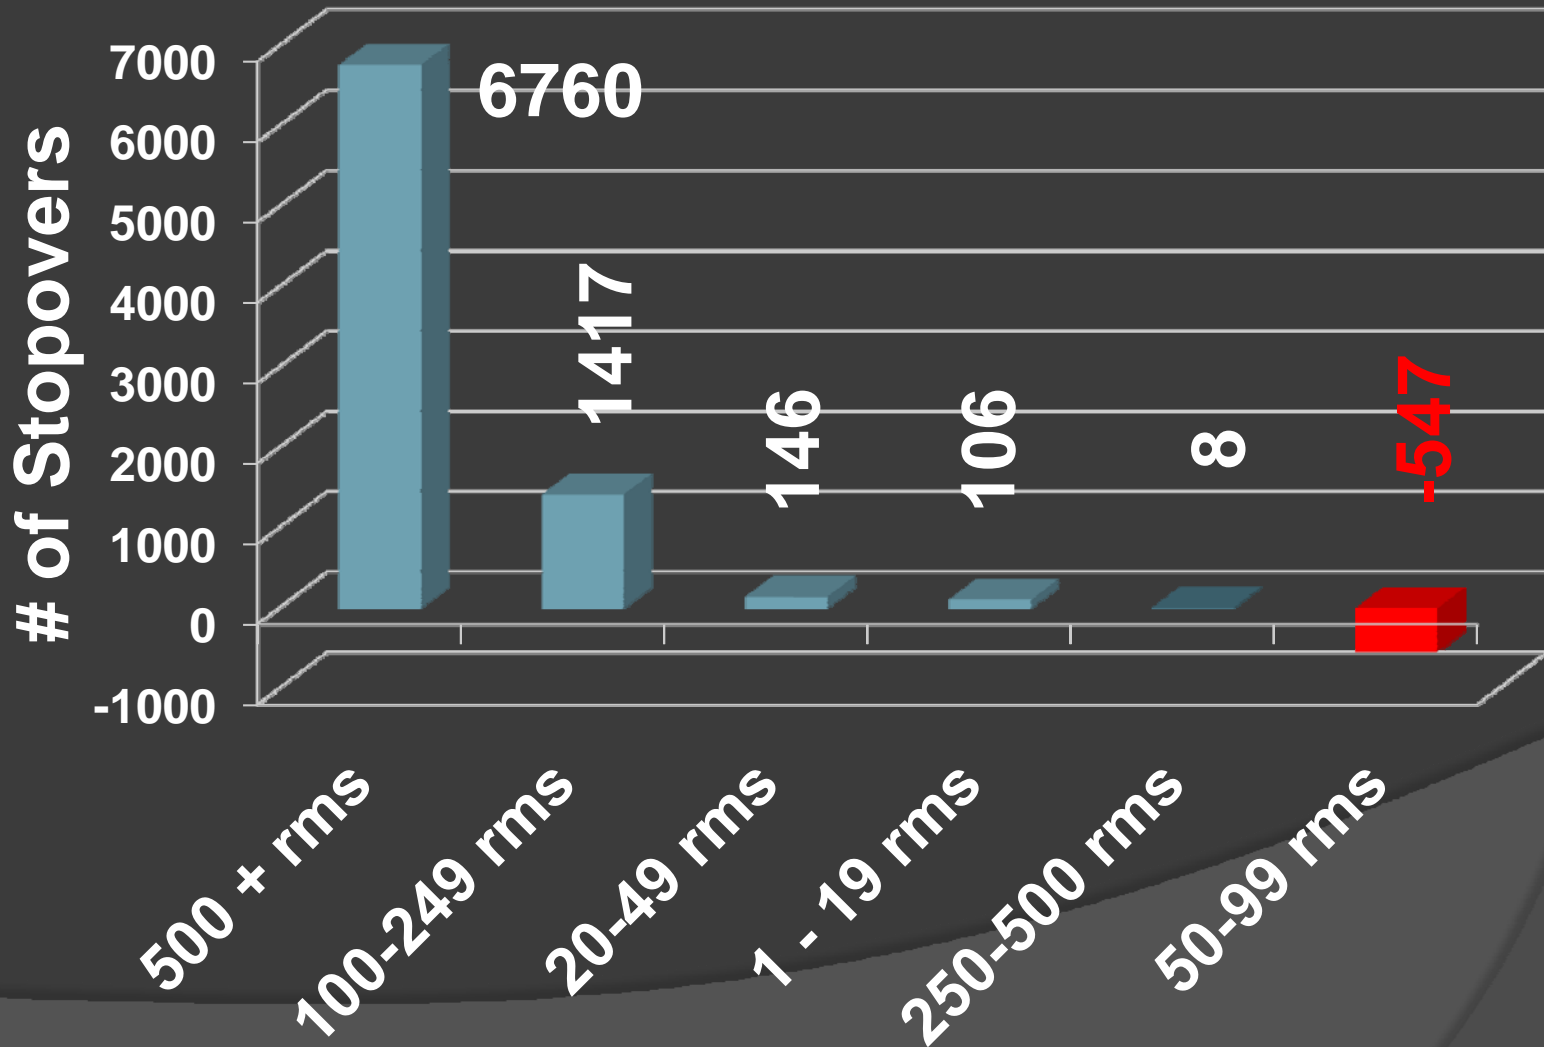

Absolute Stopover Change in Jan- Feb 2012 by Property Size