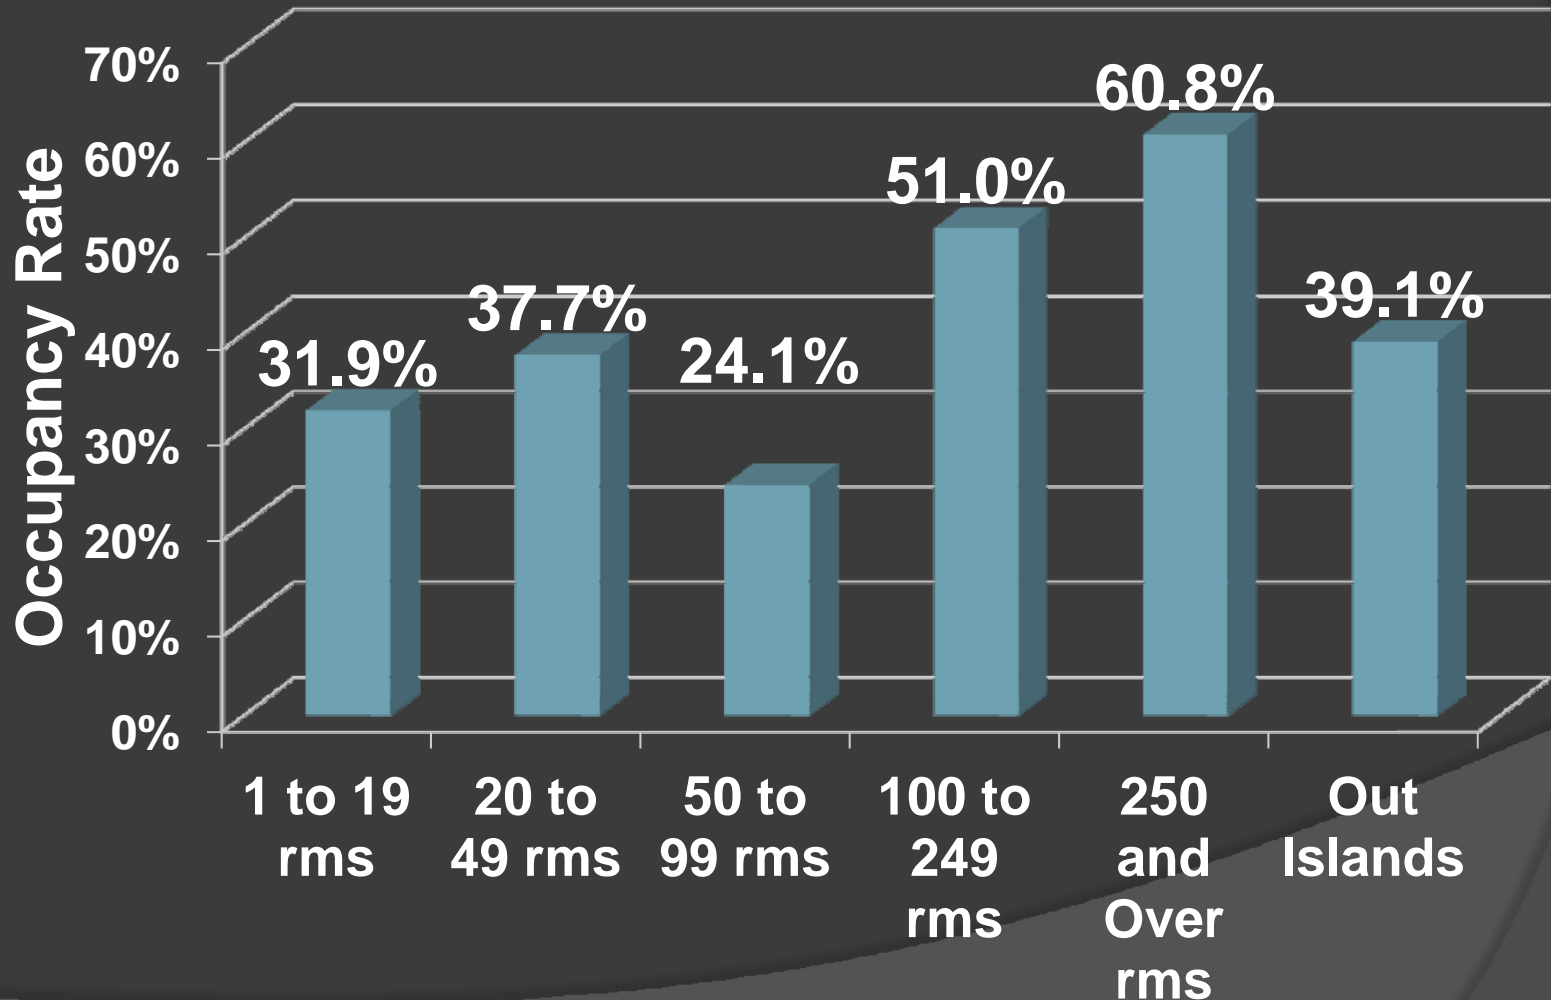

BHA Meeting
British Colonial Hilton
Nassau, The Islands of The Bahamas
June 7th 2012

TIOTB TOP LINE PERFORMANCE

% Change in Jan- Apr 2012 First Port of Entry Air Arrivals

14 Large Nassau Hotel RevPAR

2011 TIOTB Occupancy Rates by Property Size

Jan 10 Feb 10 Mar 10 Apr 10 May 10 Jun 10 Jul 10 Aug 10 Sep 10 Oct 10 Nov 10 Dec 10 Jan 11 Feb 11 Mar 11 Apr 11 May 11 Jun 11 Jul 11 Aug 11 Sep 11 Oct 11 Nov 11 Dec 11 Jan 12 Feb 12