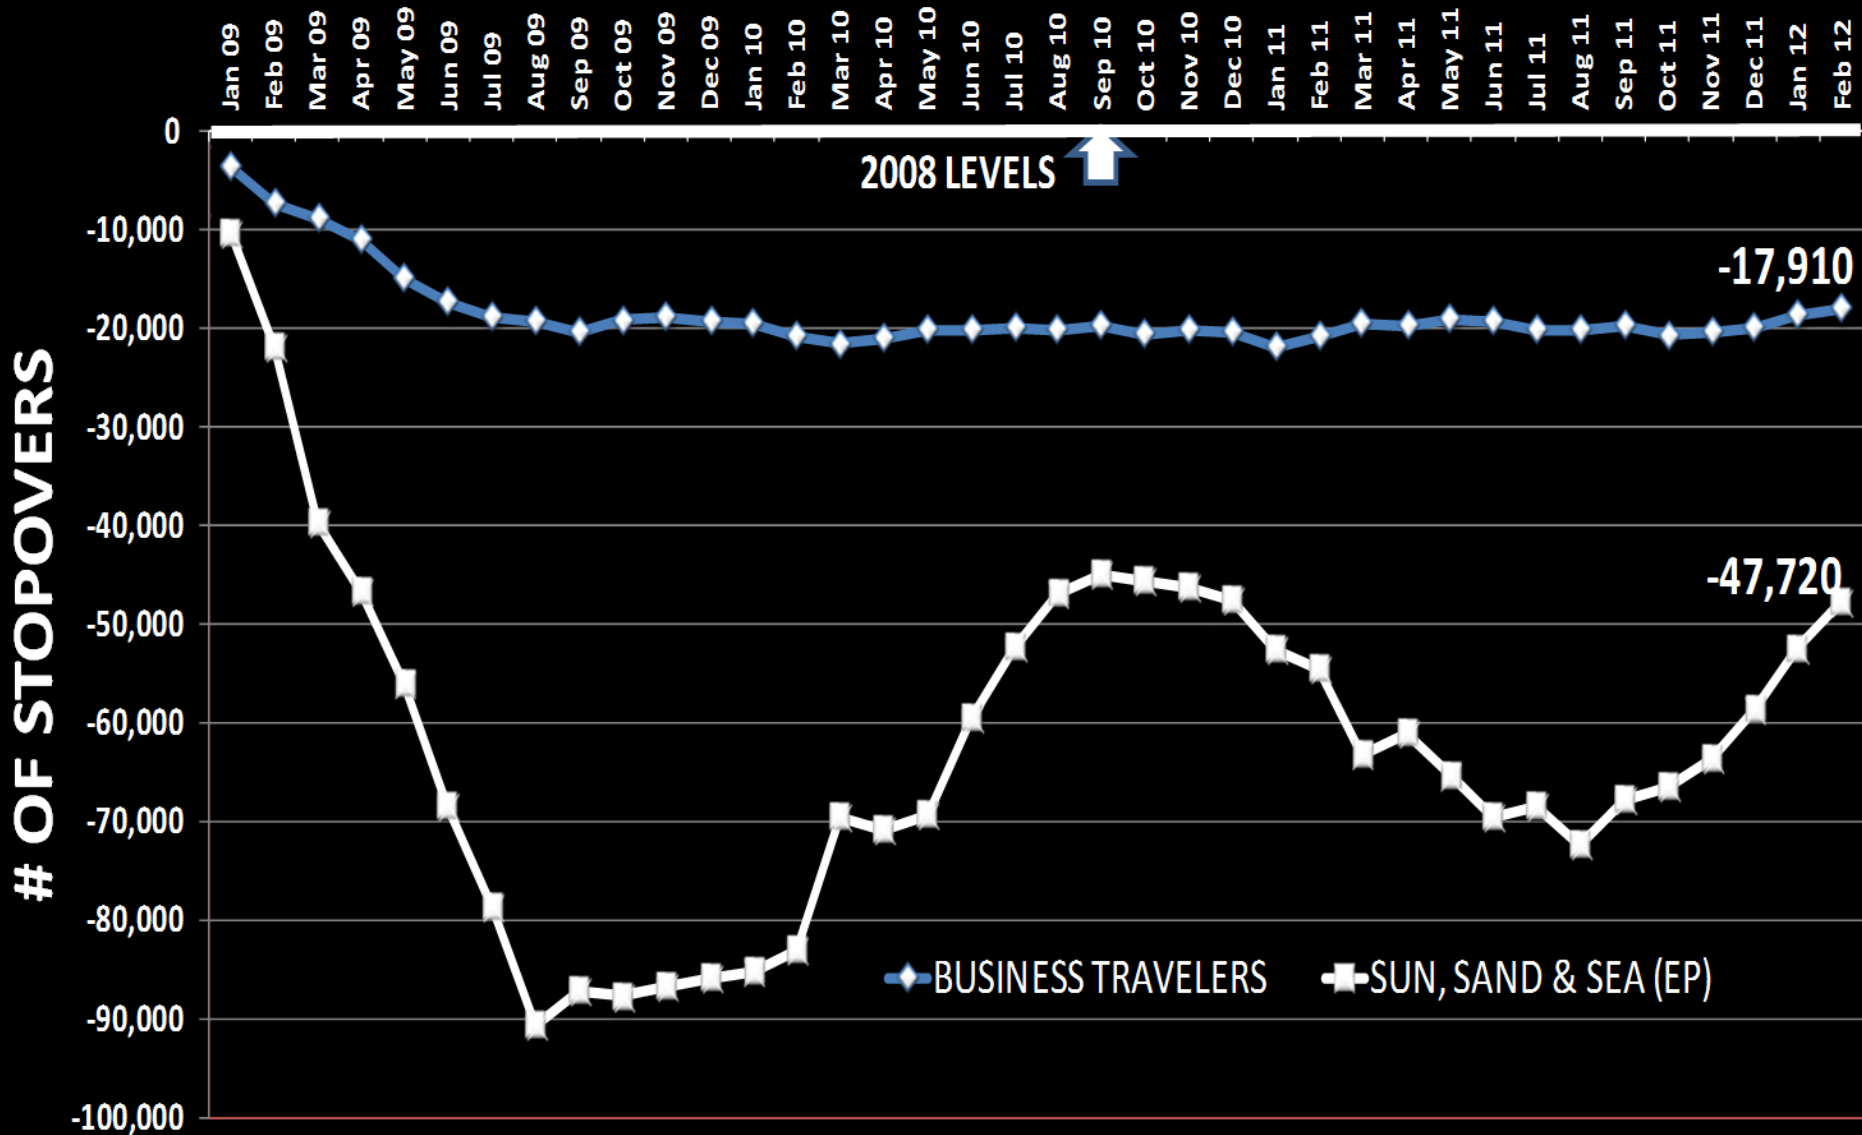

BHA Meeting
British Colonial Hilton
Nassau, The Islands of The Bahamas
June 7th 2012

TIOTB TOP LINE PERFORMANCE

% Change in Jan- Apr 2012 First Port of Entry Air Arrivals

14 Large Nassau Hotel RevPAR

2011 TIOTB Occupancy Rates by Property Size

2011 Comparative RevPARs

Sources: Smith Travel and
BMOT Hotel Sample

Absolute Stopover Change in Jan- Feb 2012 by Property Size

KEYS TO THE KINGDOM - EXPERIENCES SOUGHT

KEYS TO THE KINGDOM - BUSINESS SOURCES

Jan 10 Feb 10 Mar 10 Apr 10 May 10 Jun 10 Jul 10 Aug 10 Sep 10 Oct 10 Nov 10 Dec 10 Jan 11 Feb 11 Mar 11 Apr 11 May 11 Jun 11 Jul 11 Aug 11 Sep 11 Oct 11 Nov 11 Dec 11 Jan 12 Feb 12