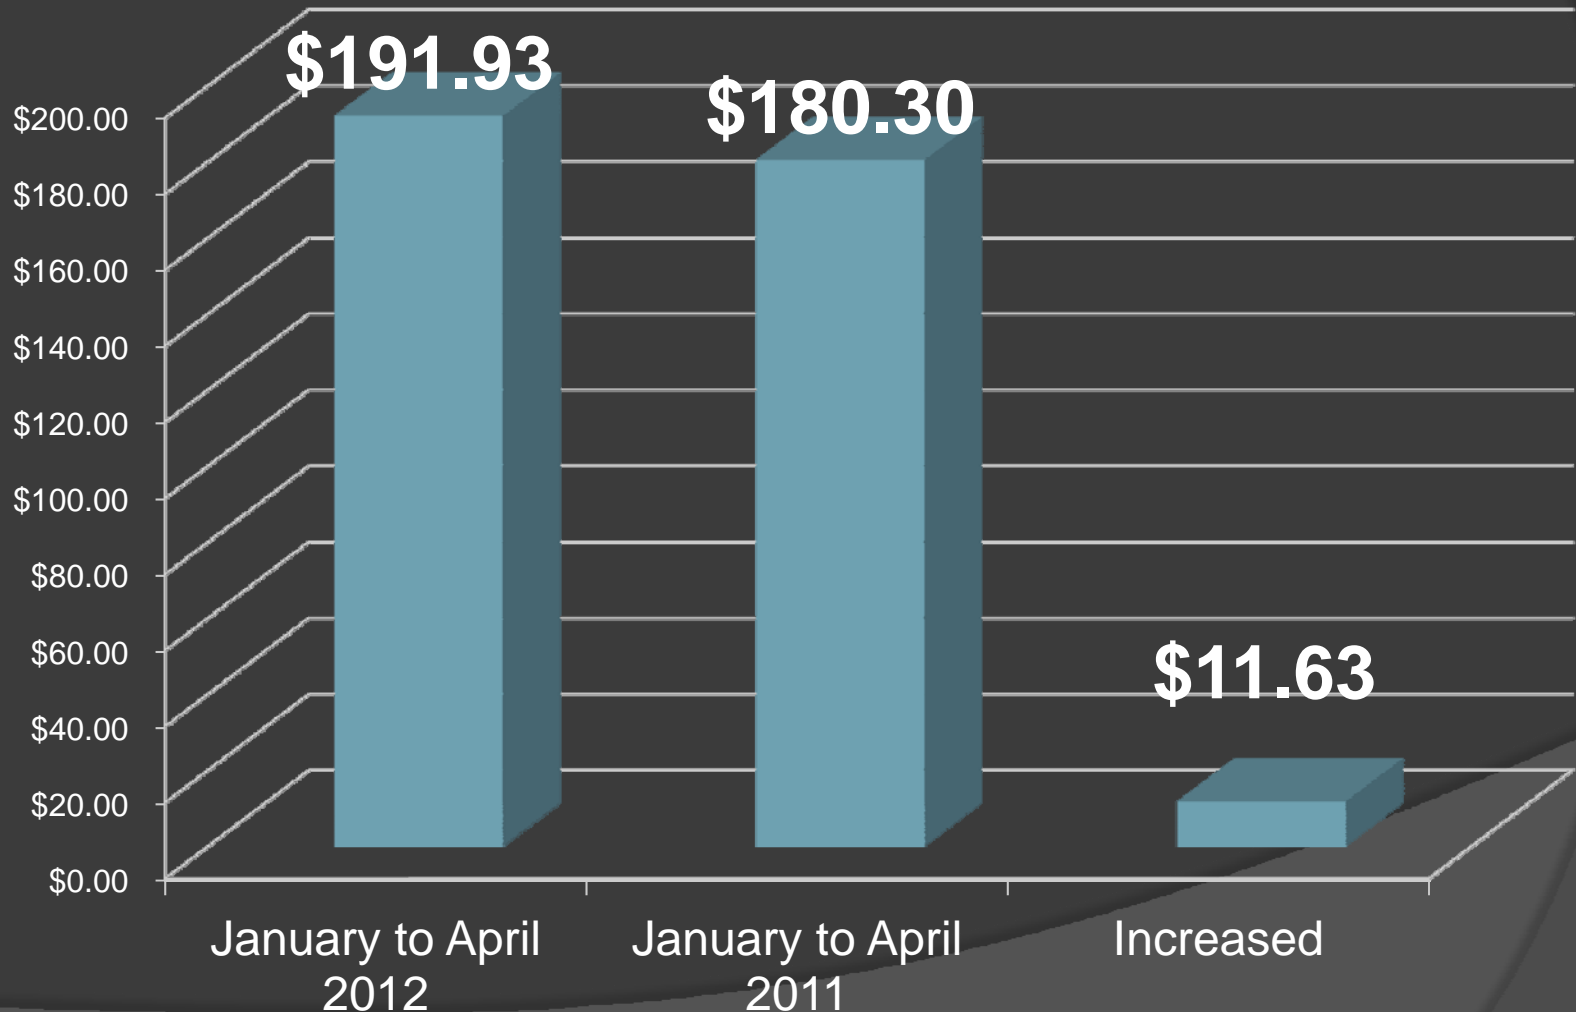

BHA Meeting
British Colonial Hilton
Nassau, The Islands of The Bahamas
June 7th 2012

TIOTB TOP LINE PERFORMANCE

% Change in Jan- Apr 2012 First Port of Entry Air Arrivals

14 Large Nassau Hotel RevPAR

2011 TIOTB Occupancy Rates by Property Size

2011 Comparative RevPARs

Sources: Smith Travel and
BMOT Hotel Sample

Absolute Stopover Change in Jan- Feb 2012 by Property Size

KEYS TO THE KINGDOM - EXPERIENCES SOUGHT

KEYS TO THE KINGDOM - BUSINESS SOURCES

Jan 10 Feb 10 Mar 10 Apr 10 May 10 Jun 10 Jul 10 Aug 10 Sep 10 Oct 10 Nov 10 Dec 10 Jan 11 Feb 11 Mar 11 Apr 11 May 11 Jun 11 Jul 11 Aug 11 Sep 11 Oct 11 Nov 11 Dec 11 Jan 12 Feb 12