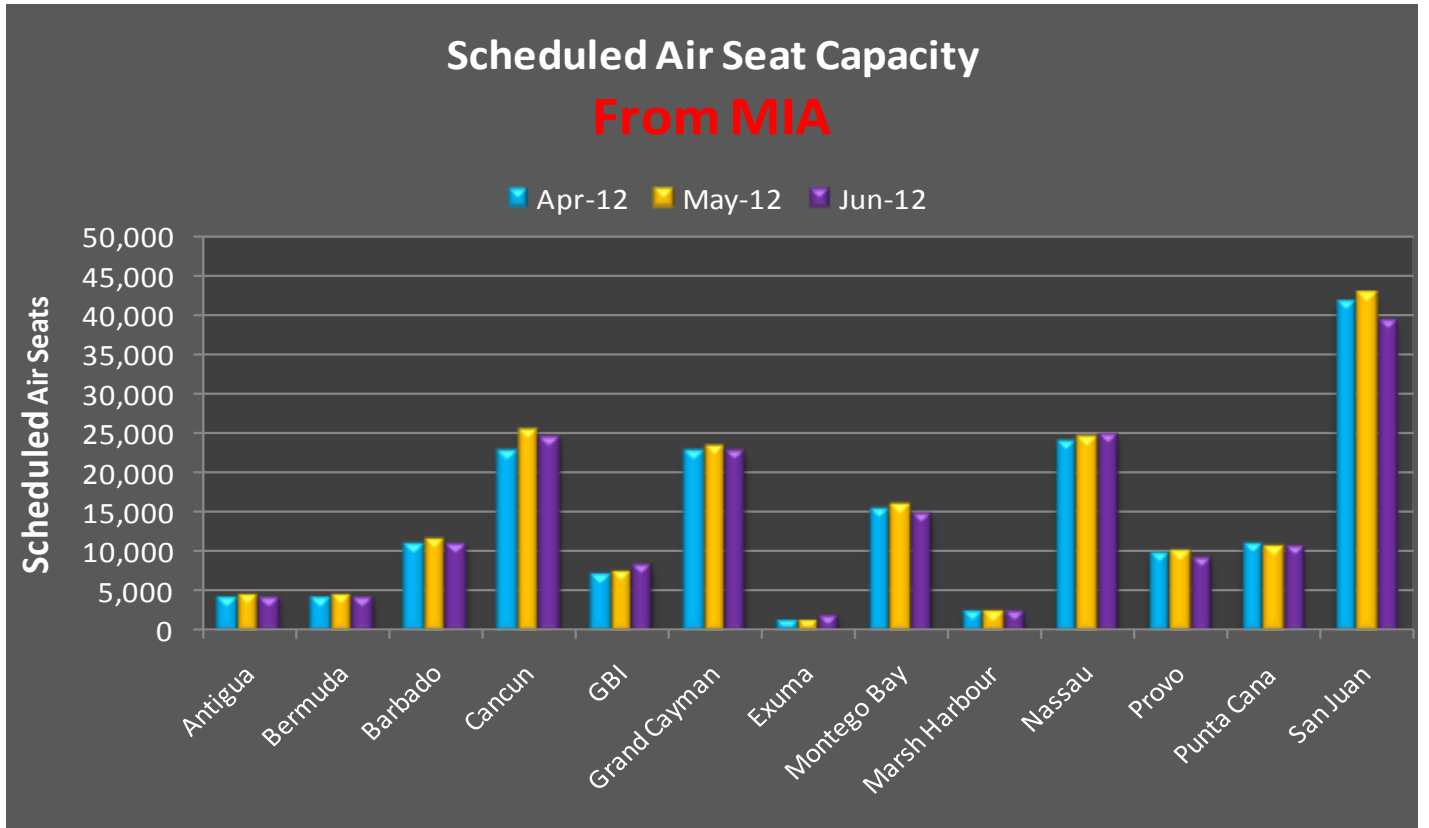

* Begins 14 Apr 12

Discontinues 07 Apr 12

Snap Shot Competitive Air Fares From MIA

Snap Shot Competitive Air Fares From JFK

¹ NB. There are no direct seats from JFK to GBI, Marsh Harbour or Exuma

Fort Lauderdale Airfares vs Miami