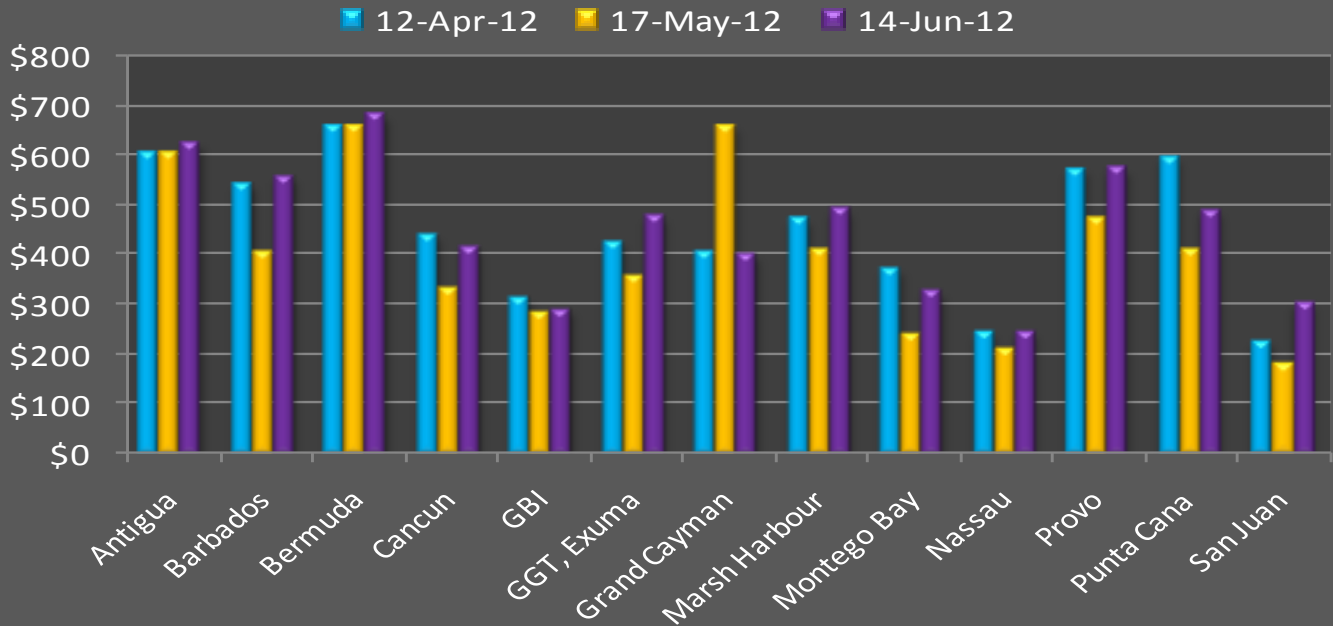

Snap Shot Competitive Air Fares From MIA