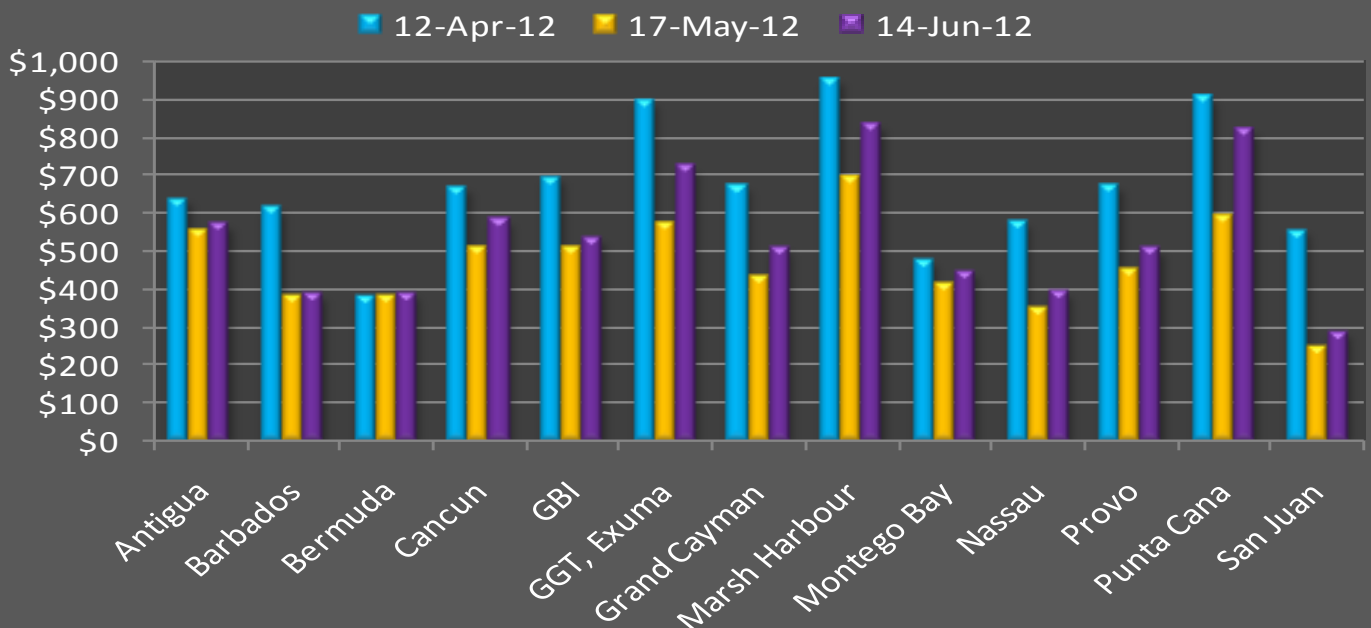

Snap Shot Competitive Air Fares From JFK