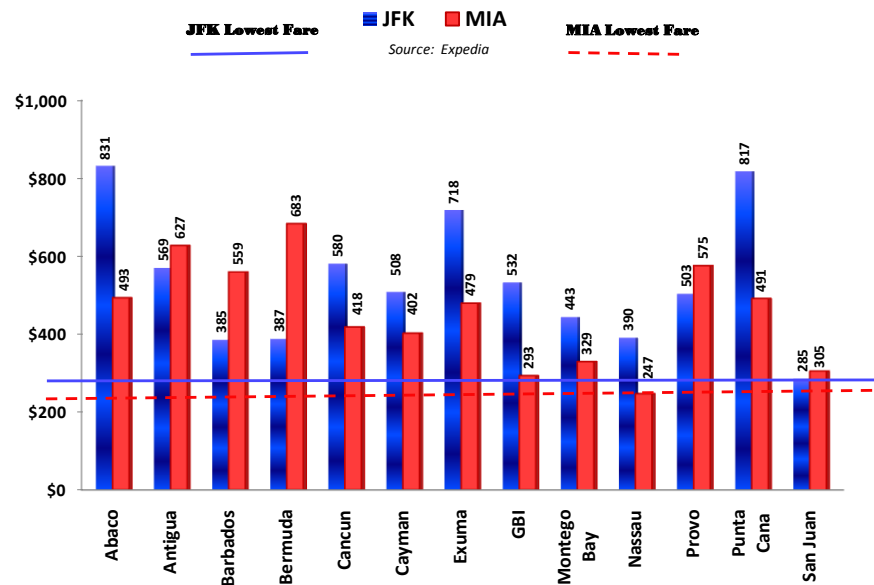

COMPETITIVE PRICING TRACKER

FOR THE MONTH OF

APRIL 2012

Booking Date: March 16th 2012 ~ Travel Date: June 14th 2012

By Faye M. Cash, Senior Analyst – MOT

Airfares from JFK and MIA

As of June 14, 2012

Introduction

For this month's travel period, June 14th 2012 to June 17th 2012, all airfares from MIA and JFK were higher to all destinations except for Grand Cayman from MIA, a reverse of last month.

The April 2012 Schedule in *Appendix 2* shows the absence of Sky Bahamas from the FLL market. Sky has introduced new twice/wkly FPO/PLS service and daily services to Bimini and Arthur's Town. Therefore, Bahamasair has put in an additional 600 seats this month from FLL to GBI. Delta Airlines will discontinue its Cleveland/Nassau service on April 07, 2012.

TIOTB Fare Trends for June 2012

- The best NAS/MIA airfare is $247, nonstop on Bahamasair, an increase of 15% m-o-m. The best NAS/JFK airfare is $390 non-stop on JetBlue up 11% m-o-m.
- The best GBI/MIA airfare is $293, nonstop on American, up 3% m-o-m. The best GBI/JFK airfare is $532, one-stop on American Airlines, up 5% m-o-m.
- The best MHH/MIA airfare is $493 nonstop on American, an increase of 20% m-o-m. The best MHH/JFK airfare is $831, one-stop on American, a 26% increase m-o-m.
- The best GGT/MIA airfare is $479 nonstop on American, up 33% m-o-m. The best GGT/JFK airfare is $718, one-stop on AA, up 27% m-o-m.

MIA	Jun-12	May-12	m-o-m diff
Abaco	493	410	20%
Antigua	627	607	3%
Barbados	559	407	37%
Bermuda	683	661	3%
Cancun	418	336	24%
Cayman	402	661	-39%
Exuma	479	360	33%
GBI	293	284	3%
Montego Bay	329	243	35%
Nassau	247	215	15%
Provo	575	473	22%
Punta Cana	491	413	19%
San Juan	305	185	65%
AVERAGE	$454	$404	12%

JFK	Jun-12	May-12	m-o-m diff
Abaco	831	657	26%
Antigua	569	548	4%
Barbados	385	379	2%
Bermuda	387	381	2%
Cancun	580	506	15%
Cayman	508	427	19%
Exuma	718	567	27%
GBI	532	507	5%
Montego Bay	443	413	7%
Nassau	390	350	11%
Provo	503	449	12%
Punta Cana	817	581	41%
San Juan	285	245	16%
AVERAGE	$534	$462	16%