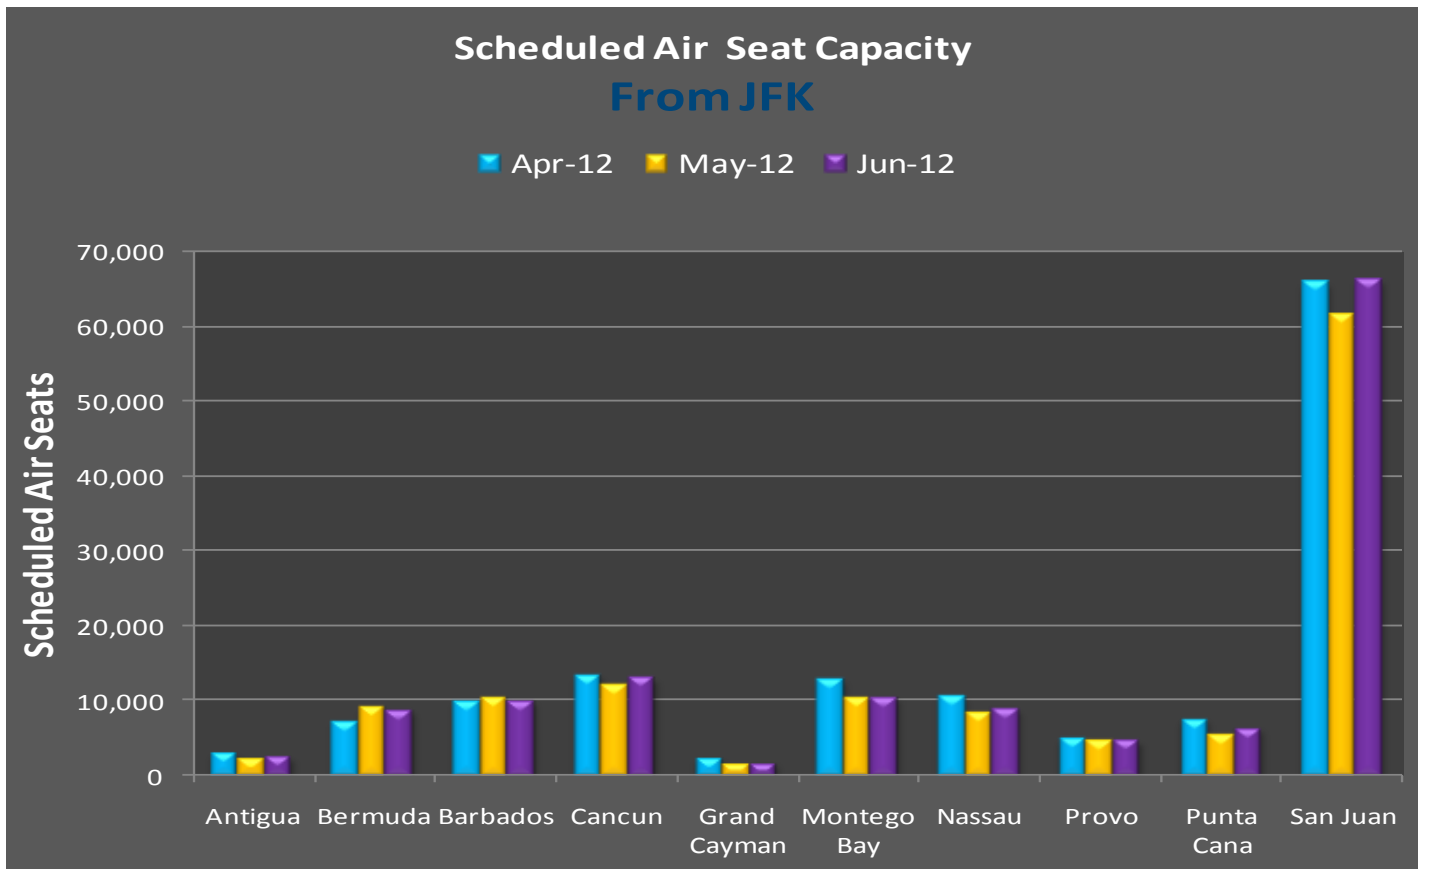

Properties ranked on Hotel star rating, then lowest package price (JFK)

RANK	Hotel	JFK	MIA	Destination	Hotel* Rating	Travelers' Opinion
1st	Marriott CasaMagna Resort	666	698	Cancun	4	4.7
2nd	Pelican Bay Resort	838	698	GBI	4	4.3
3rd	El Conquistador Resort	908	911	San Juan	4	4.0
4th	RIU Palace	913	762	Punta Cana	4	4.1
5th	Sheraton Nassau Beach	954	845	Nassau	4	4.0
6th	Grand Lucayan, a Radisson Resort	987	847	GBI	4	4.0
7th	Hilton Rose Hall Resort	1,162	1,048	Montego Bay	4	4.3
8th	The Fairmont Hamilton	1,658	1,846	Bermuda	4	4.4
9th	Blue Waters Cove	1,679	1,656	Antigua	4	4.8
10th	Hilton Barbados	1,726	1,894	Barbados	4	4.5
11th	Atlantis Royal Towers	2,581	2,471	Nassau	4	4.3
12th	Barcelo Tucancun Beach All Inclusive	778	810	Cancun	3.5	4.1
13th	RUI Bambo	848	697	Punta Cana	3.5	3.7
14th	Abaco Beach Resort & Boat Harbour	1,797	1,319	Abaco	3.5	4.2
15th	Toby's resort	690	576	Montego Bay	3	4.1
16th	Sandy Port Beaches	792	682	Nassau	3	3.3
17th	Shaw Park Beach	804	690	Montego Bay	3	3.6
18th	Comfort Suites PI	867	757	Nassau	3	4.0
19th	Comfort Suites 7 Mile Beach	882	709	Cayman	3	4.1
20th	Amaryllis Beach Resort	939	1,107	Barbados	3	3.7
21st	Coconut Beach	1,167	1,144	Antigua	3	4.3
22nd	Pelican Beach Villas	1,268	789	Abaco	3	4.1
23rd	Peace & Plenty	1,278	1,024	Exuma	3	4.5
24th	Surf Side Beach Club	1,575	1,763	Bermuda	3	3.5
25th	Comfort Suites Ports of Call	909	1,015	Providenciales	2.5	3.9
26th	Nassau Palm Hotel	669	559	Nassau	2	2.7
	Average Package Price	\$1,128	\$1,051		<i>Out of 5</i>	<i>Out of 5</i>

* Begins 14 Apr 12

Discontinues 07 Apr 12

Snap Shot Competitive Air Fares From MIA

Snap Shot Competitive Air Fares From JFK

¹ NB. There are no direct seats from JFK to GBI, Marsh Harbour or Exuma

Fort Lauderdale Airfares vs Miami