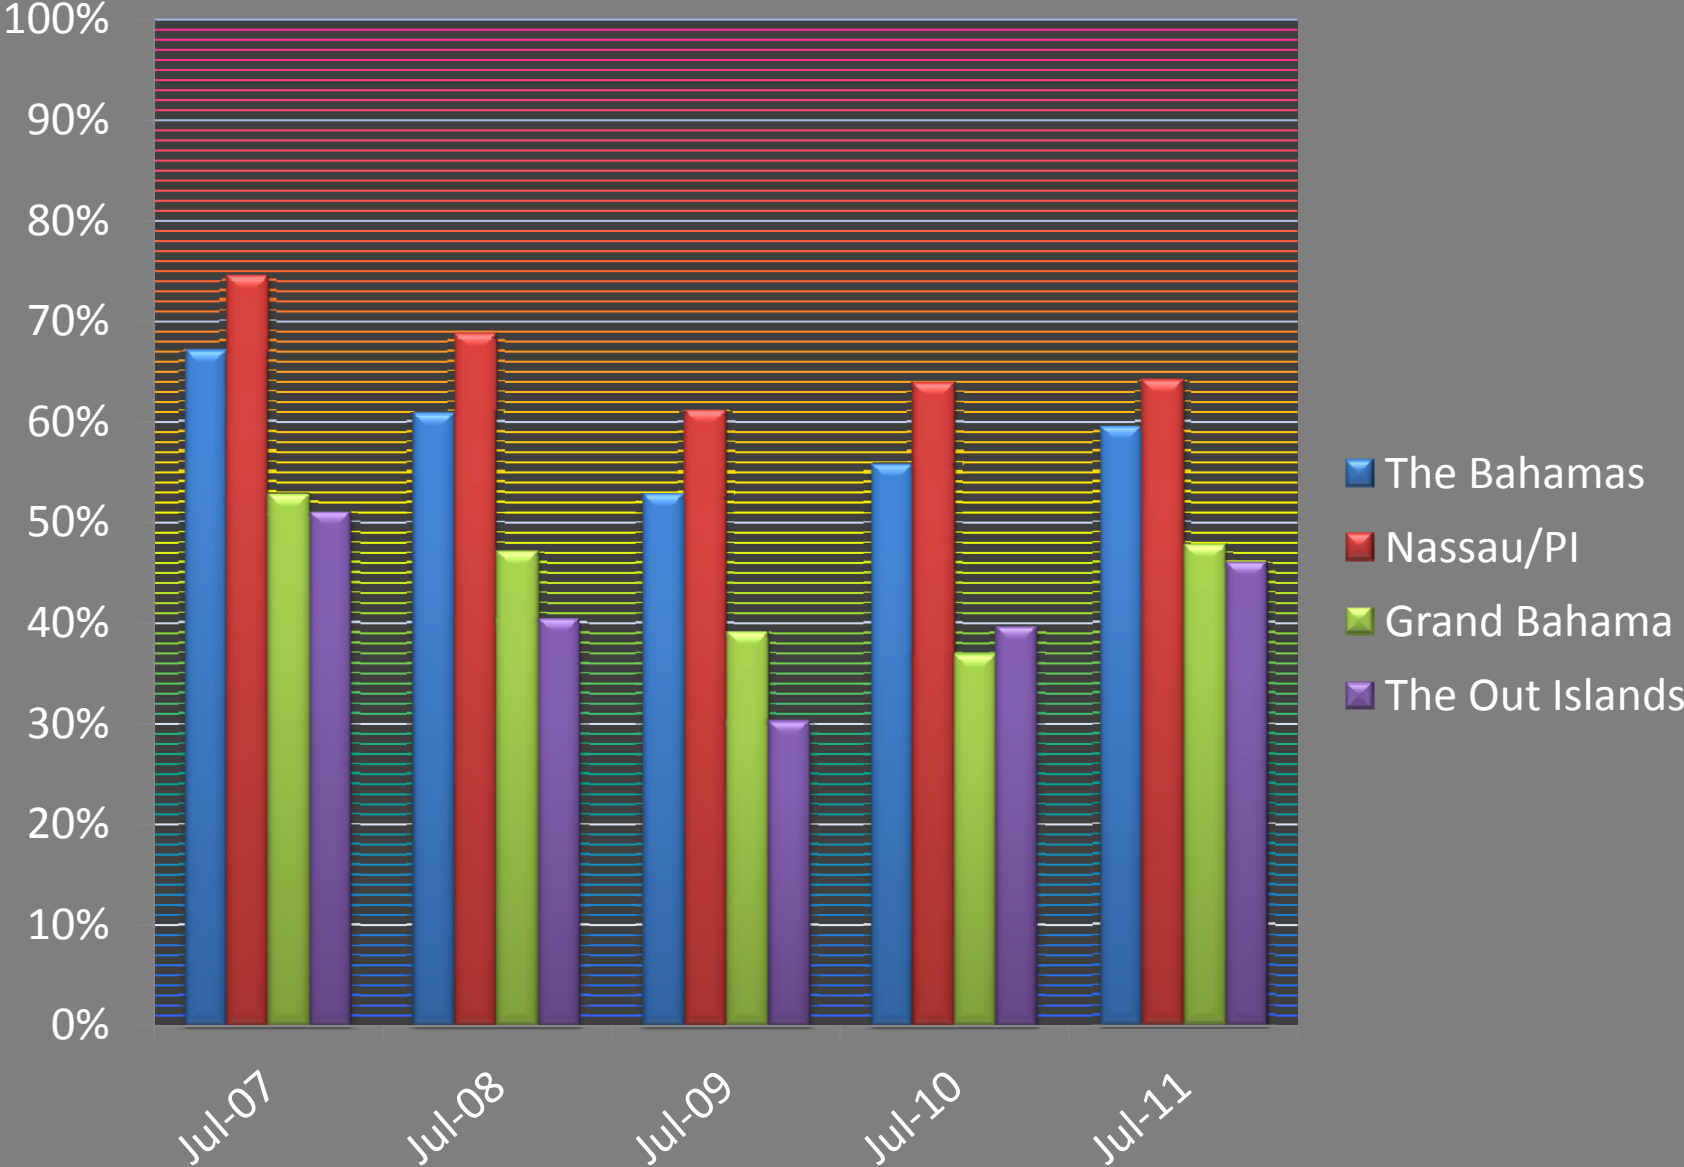

THE ISLANDS OF THE BAHAMAS  
HOTEL PERFORMANCE BASED ON AVERAGE ROOM OCCUPANCY  
YEAR-TO-DATE to July, 2007 to 2011

THE ISLANDS OF THE BAHAMAS  
HOTEL PERFORMANCE BASED ON AVERAGE ROOM OCCUPANCY  
YEAR-TO-DATE to July, 2007 to 2011

THE ISLANDS OF THE BAHAMAS  
HOTEL PERFORMANCE BASED ON AVERAGE DAILY ROOM RATE  
YEAR-TO-DATE to July, 2007 to 2011

THE ISLANDS OF THE BAHAMAS  
HOTEL PERFORMANCE BASED ON AVERAGE DAILY ROOM RATE  
YEAR-TO-DATE to July, 2007 to 2011