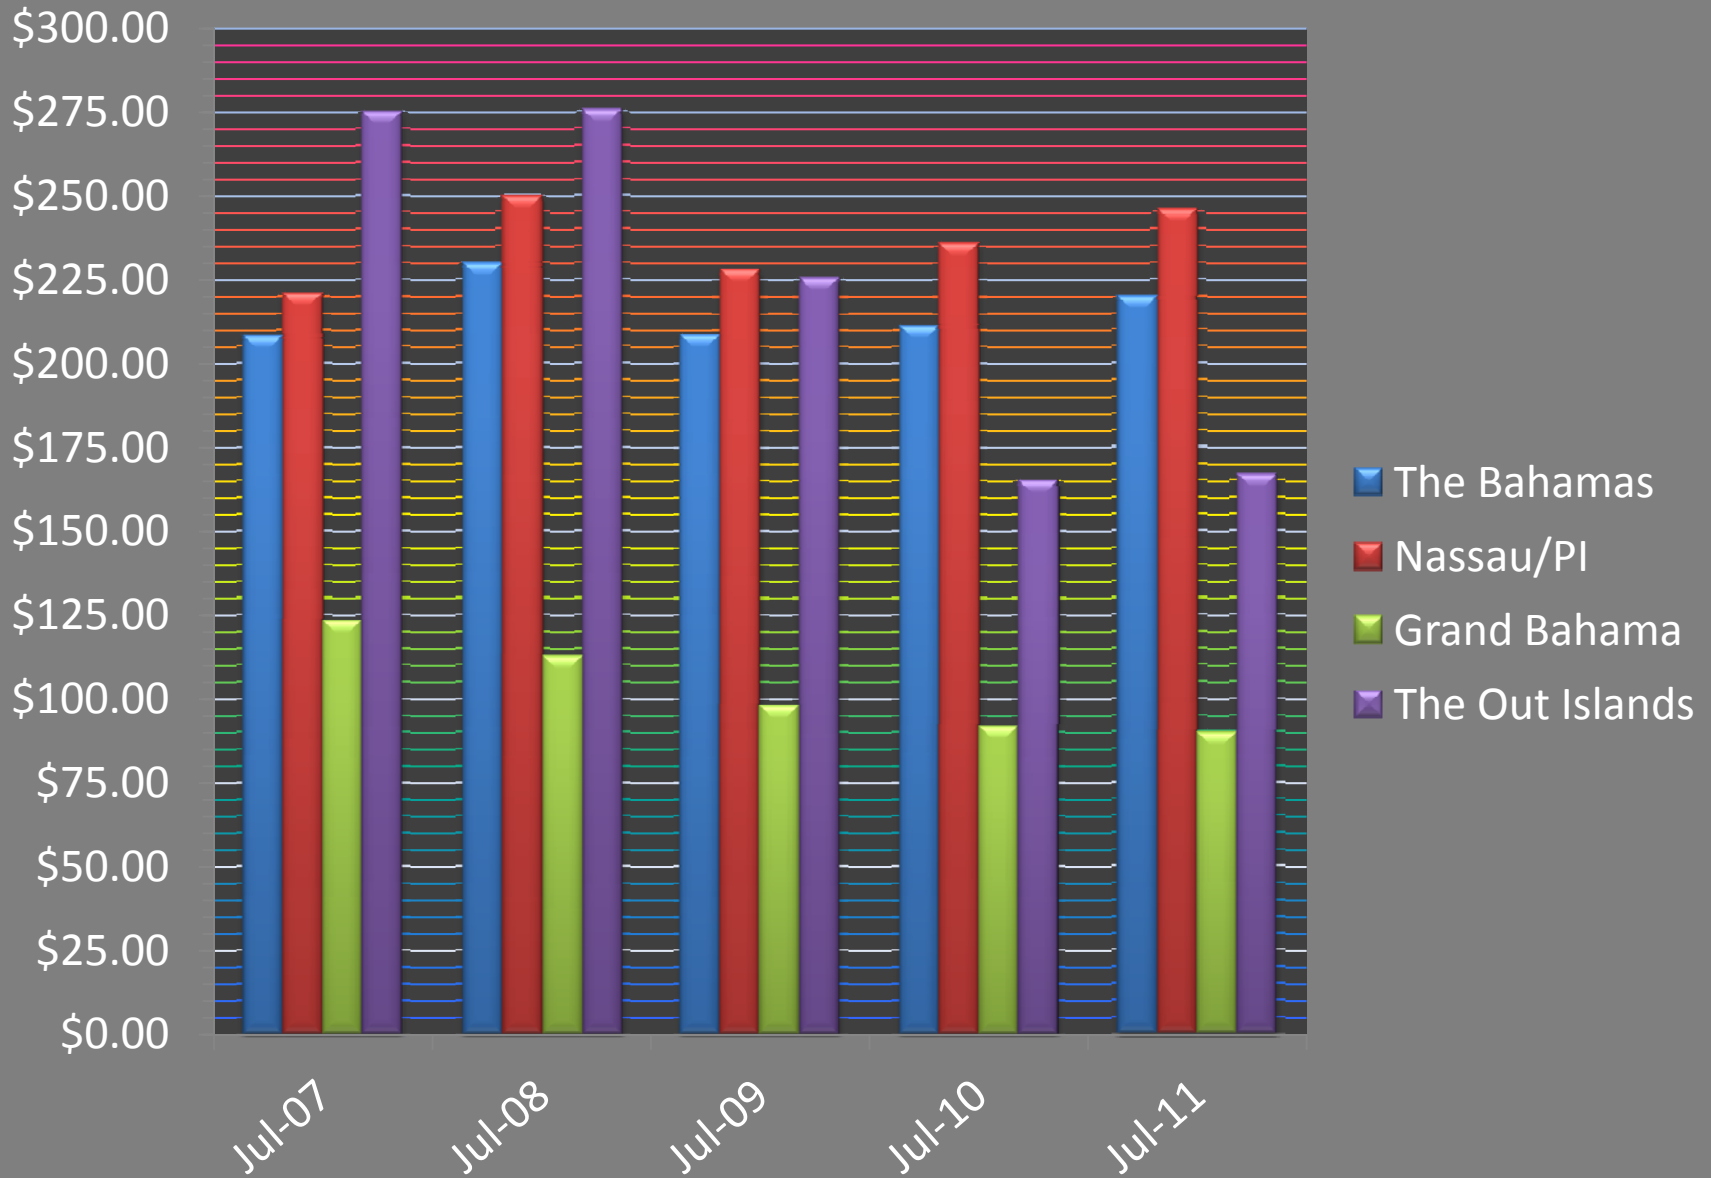

THE ISLANDS OF THE BAHAMAS  
HOTEL PERFORMANCE BASED ON AVERAGE ROOM OCCUPANCY  
YEAR-TO-DATE to July, 2007 to 2011

THE ISLANDS OF THE BAHAMAS  
HOTEL PERFORMANCE BASED ON AVERAGE ROOM OCCUPANCY  
YEAR-TO-DATE to July, 2007 to 2011

THE ISLANDS OF THE BAHAMAS  
HOTEL PERFORMANCE BASED ON AVERAGE DAILY ROOM RATE  
YEAR-TO-DATE to July, 2007 to 2011

THE ISLANDS OF THE BAHAMAS  
HOTEL PERFORMANCE BASED ON AVERAGE DAILY ROOM RATE  
YEAR-TO-DATE to July, 2007 to 2011