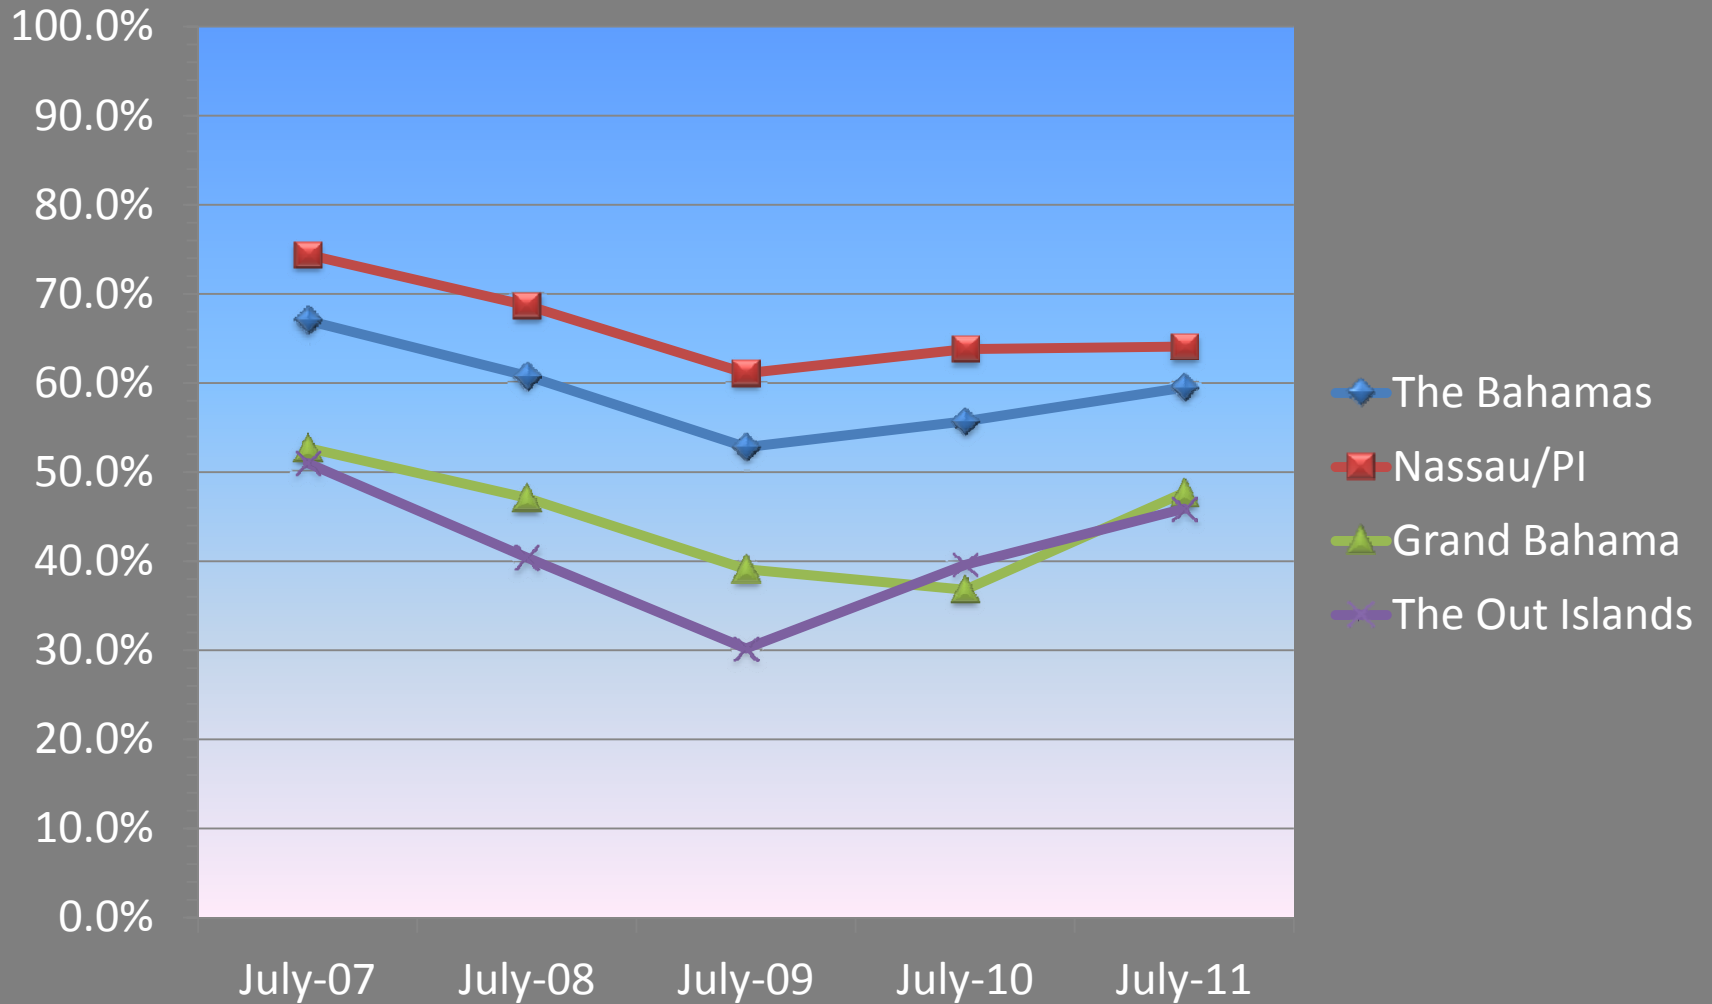

THE ISLANDS OF THE BAHAMAS  
HOTEL PERFORMANCE BASED ON AVERAGE ROOM OCCUPANCY  
YEAR-TO-DATE to July, 2007 to 2011

THE ISLANDS OF THE BAHAMAS  
HOTEL PERFORMANCE BASED ON AVERAGE ROOM OCCUPANCY  
YEAR-TO-DATE to July, 2007 to 2011

THE ISLANDS OF THE BAHAMAS  
HOTEL PERFORMANCE BASED ON AVERAGE DAILY ROOM RATE  
YEAR-TO-DATE to July, 2007 to 2011

THE ISLANDS OF THE BAHAMAS  
HOTEL PERFORMANCE BASED ON AVERAGE DAILY ROOM RATE  
YEAR-TO-DATE to July, 2007 to 2011