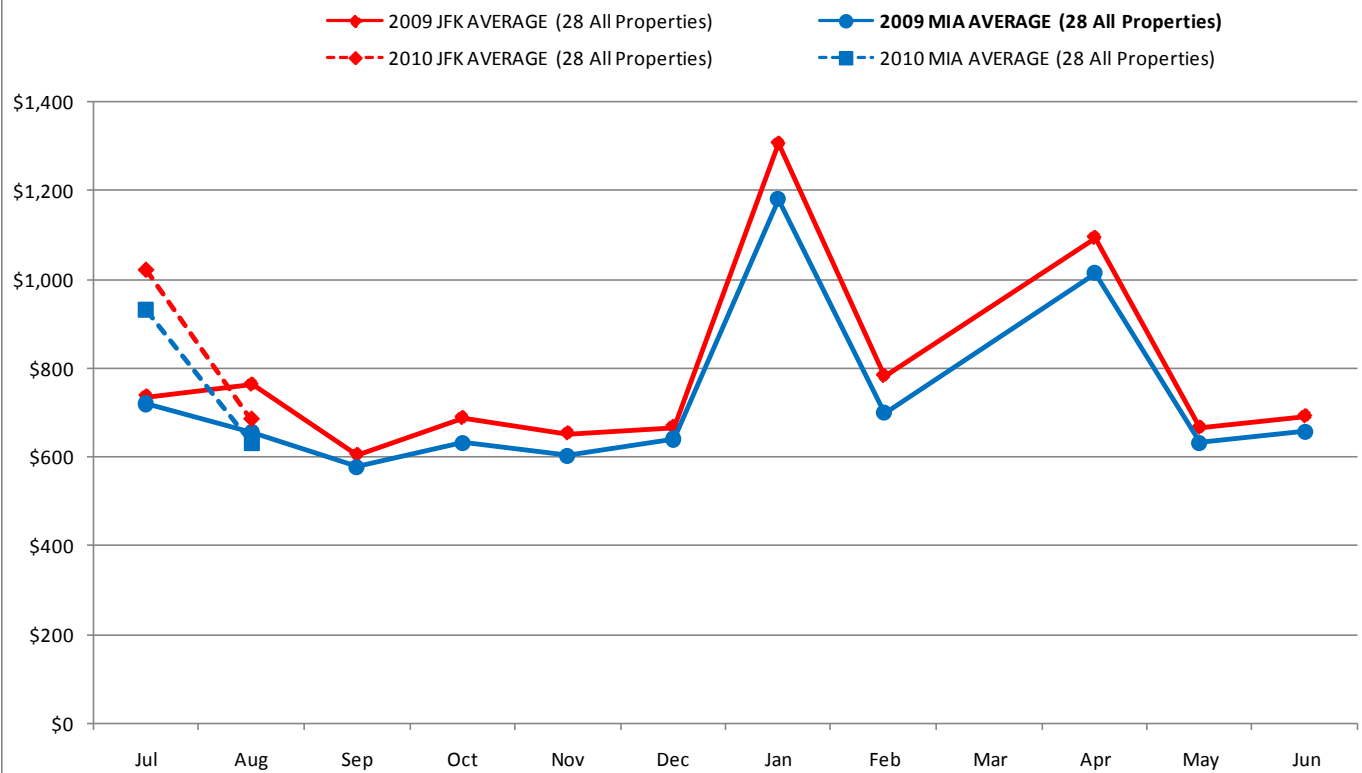

TIOTB Pricing Trends for MIA Packages
As of August 2010

August 2010 Fort Lauderdale Airfares (vs. Miami)

Destination	Airline	Stops	Connecting City	Travel	FLL Air Fare	MIA Air Fare
Cancun	JetBlue	Non-stop	-		$219	$301
Nassau	JetBlue	Non-stop	-		$239	$211
Exuma	Gulfstream	Non-stop	-		$271	$370
MHH	Bahamasair	1 Stop	NAS	+ 1 day	$360	$410
GBI	Bahamasair	Non-stop	-		$366	$293
Punta Cana	US Airways	1 Stop	CLT		$446	$573
Providenciales	US Airways	1 Stop	CLT		$624	$435
Cayman	United Airlines	1 Stop	CLT		$658	$348
San Juan	JetBlue	Non-stop	-		$685	$299
Montego Bay	Air Jamaica	Non-stop	-		$756	$287
Antigua	US Airways	3 Stops	CLT-SXM-NEV	+ 1 day	$1,423	$563
Barbados	Caribbean Airlines	1 Stop	POS	+ 1 day	$1,618	$440

POS: Port of Spain, Trinidad   CLT: Charlotte, North Carolina   SXM: St Maarten   NEV: Nevis

Average Pricing Trends of MIA vs JFK Packages As of August 2010