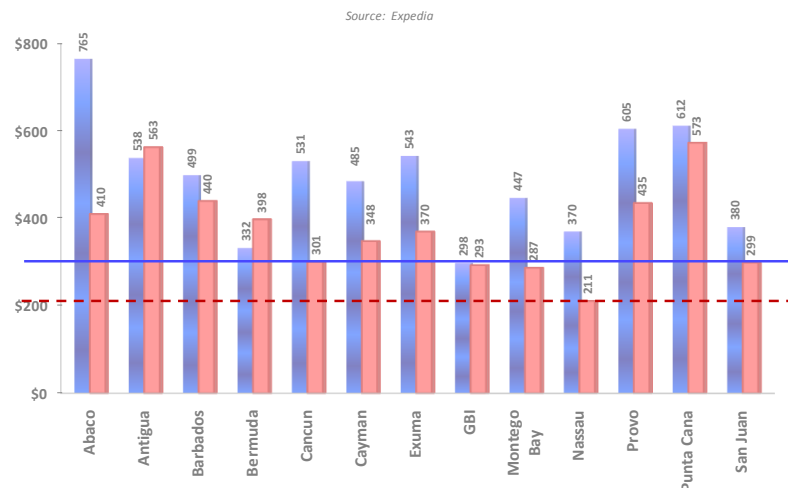

As of August 26th 2010

JFK Lowest Fare JFK MIA MIA Lowest Fare

Purpose

This report reviews the air fare and package pricing (airfare and hotel) from New York (JFK) and Miami (MIA) to selected competitive markets against TIOTB. The package is assessed for a 3 day/4 night stay, per person with a travel departure on Thursday and return on Sunday – based on two people travelling.

The air fare quoted is for the lowest fare for travel on the specified departure date. Where available, the non-stop fare is used except in cases where it is considerably greater than a one-stop fare. The rationale is that persons travelling will weigh the value of a flight based on the factors of duration, number of stops and cost before selecting a flight.