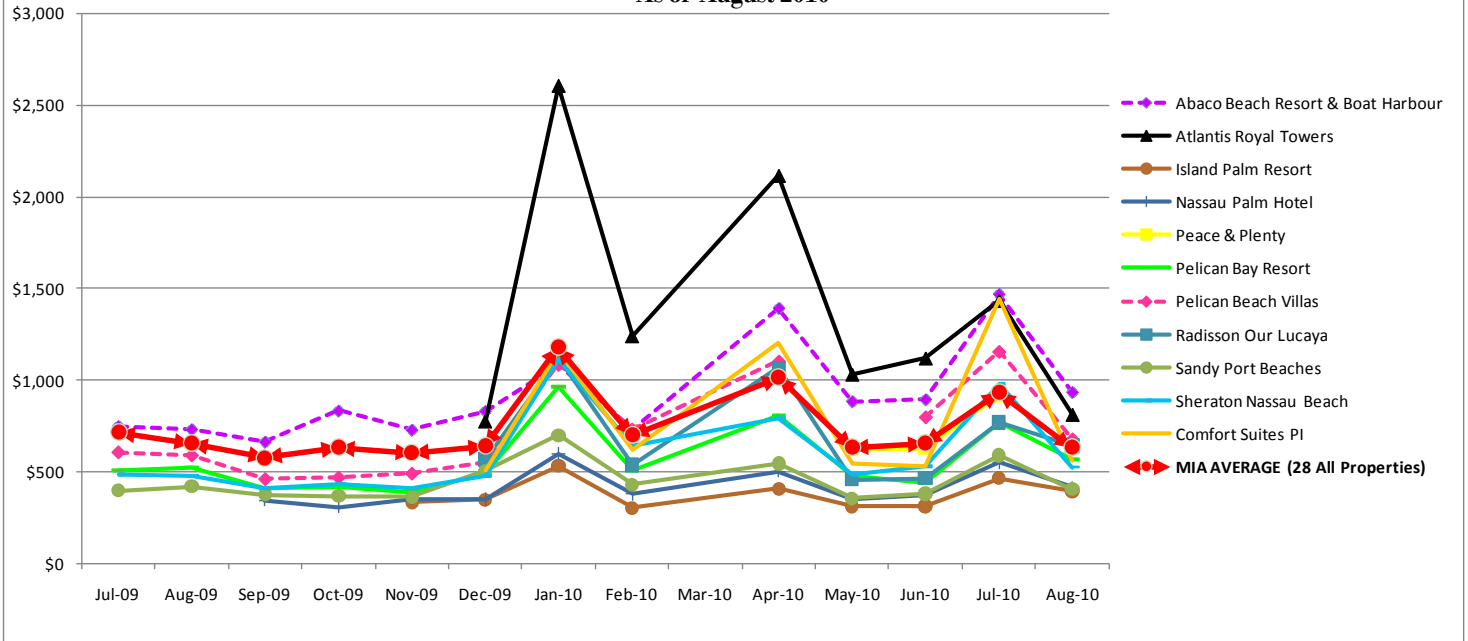

Air Package Pricing Trends for MIA Packages

Hotel	Jul-09	Aug-09	Sep-09	Oct-09	Nov-09	Dec-09	Jan-10	Feb-10	Apr-10	May-10	Jun-10	Jul-10	Aug-10	AVERAGE
Abaco Beach Resort & Boat Harbour	750	733	665	834	730	832	1,083	733	1,393	885	896	1,469	935	918
Allamanda Beach Hotel	661	611	526	526	526	598	1,383	729	735	644	646	690	566	680
Amaryllis Beach Resort	695	634	630	630	576	660	1,647	982	807	690	704	780	612	773
Atlantis Royal Towers						777	2,604	1,241	2,114	1,032	1,120	1,433	813	1,392
Barcelo Tucancun Beach All Inclusive	388	414	422	388	409	396	574		746	664	570	688	504	514
Bell Channel Inn	381	400	351	365										374
Blue Waters Cove	1,478	1,464					3,087	1,579	1,802	946	959	1,442	1,092	1,539
Breezes	784	642												713
Coconut Beach	715	738	738	702	776	650	1,356	714	920	622	632	786	875	786
El Conquistador Resort						643	1,109	505	796	501	739	1,071	551	739
Galley Bay Resort			1,261	1,225	1,570	1,580								1,409
Hilton Barbados	908	965	755	755	755	935		1,347	1,519	943	934	1,166	854	986
Hilton Cancun Golf & Spa	392	393	394	331	339	390		492		602	650	610	409	455
Hilton Rose Hall Resort	1,125	593	401	562	525	579	1,342	626	832			722	516	711
Island Palm Resort					334	348	533	304	407	312	312	466	394	379
Nassau Palm Hotel			345	308	352	350	599	381	503	353	376	551	414	412
Peace & Plenty								722		623	629	918		723
Pelican Bay Resort	508	526	409	414	391	491	963	507	804	474	440	770	568	559
Pelican Beach Villas	606	589	459	467	489	554	1,090	731	1,104		798	1,157	677	727
Radisson Our Lucaya						567	1,124	538	1,065	458	464	770	643	704
Red Carpet Inn	397	434												416
RIU Bambu	760	552	657	946	718	610	1,199	657			788	929	639	769
RIU Palace	898	683	767	1,112	820	703	1,326	720	1,196	661	884	1,057	696	886
Sandy Port Beaches	397	419	375	368	363	504	700	430	544	355	379	590	406	448
Shaw Park Beach			407	583	508	548	753	428	695	473	409	734	480	547
Sheraton Nassau Beach	485	478	410	436	407	480	1,116	642	790	488	532	979	526	598
Surf Side Beach Club	988	875	970	848	656	777	940	690	1,484	951	895	1,326	833	941
The Fairmont Hamilton				943	986	1,116	954	875	1,534	901	949	1,368	932	1,056
The Fairmont Southampton	1,160	1,126	833											1,040
Toby's resort	639	485	364	540	441	482	704	400	552	443	388	624	421	499
Comfort Suites PI						504	1,155	617	1,207	548	530	1,442	556	820
Comfort Suites T&C						703	1,107	652	782	603	625	805	615	737
Comfort Suites 7 Mile Beach						537	1,057	643	1,020	600	475	731	541	701
MIA AVERAGE (All 28 Properties)	720	655	578	633	603	641	1,180	699	1,014	631	656	931	632	756